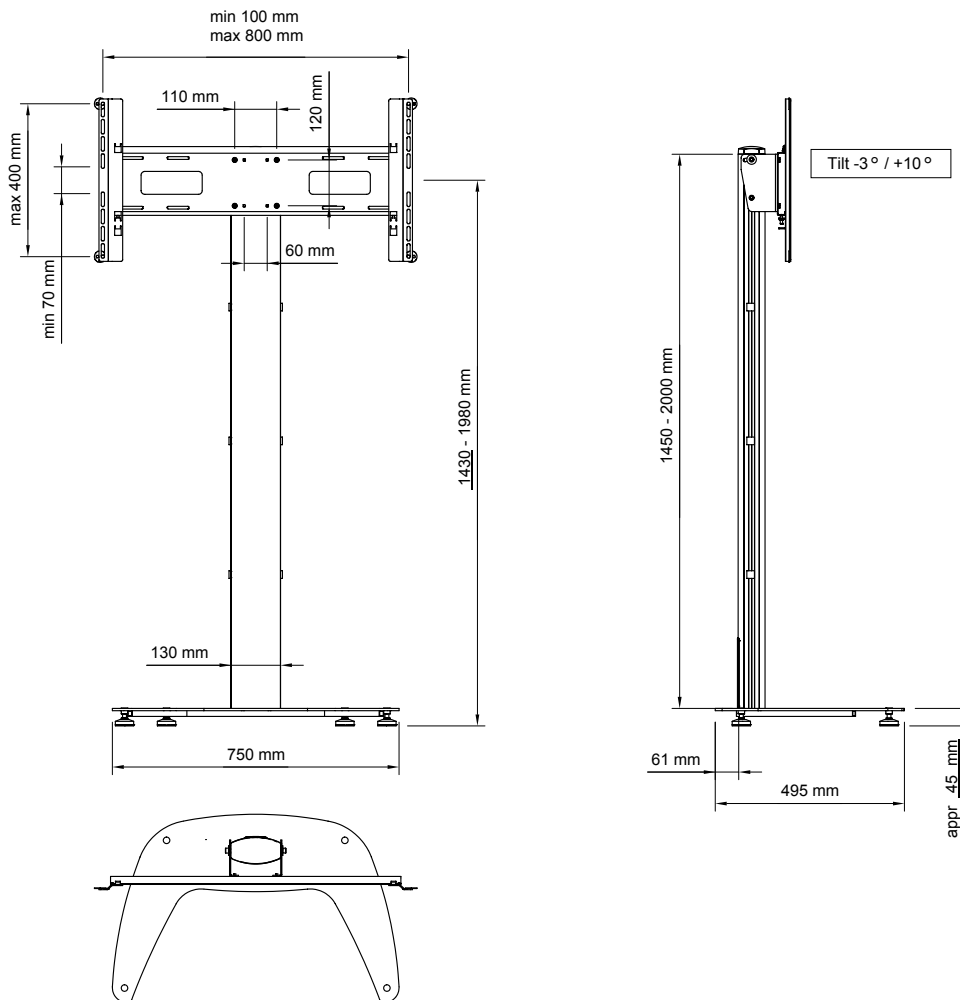

SMS FLATSCREEN FH T1450/2000

INFO

- Color: Black or Aluminium/silver.
- Max load: 50 kg/screen (standard). With custom made slide the product supports up to 100 kg/screen.
- Length (pillar): 1450 (FH T1450) and 2000 mm (FH T2000).
- Tilt: The screen can be tilted $-3^{\circ}/+10^{\circ}$.
- Adjustable: Screen and shelves can be adjusted steps along the pillar.

Optional: Shelves.

SMS Flatscreen H2 Unislide (if you are to use more than one screen on the bracket.)

Require Universal slide: SMS Flatscreen H2 Unislide (Included).

Vesa standard: 200x100/200x200/400x200/400x400/600x200/600x400/800x400.

NOTE: SMS Flatscreen H Unislide is **NOT** compatible with this bracket.

ART. NO

ART. NO	DESCRIPTION
PL041022EU-P0	SMS Flatscreen FH T1450 Black EU
PL041022-P0	SMS Flatscreen FH T1450 Black
PL041023EU-P0	SMS Flatscreen FH T1450 A/S EU
PL041023-P0	SMS Flatscreen FH T1450 A/S
PL041024EU-P0	SMS Flatscreen FH T2000 Black EU
PL041024-P0	SMS Flatscreen FH T2000 Black
PL041025EU-P0	SMS Flatscreen FH T2000 A/S EU
PL041025-P0	SMS Flatscreen FH T2000 A/S

DESCRIPTION

EU in the article number shows that the bracket is delivered with an EU socket. Without EU shows that the bracket is delivered without socket.

SMART MEDIA SOLUTIONS

www.SmartMediaSolutions.se