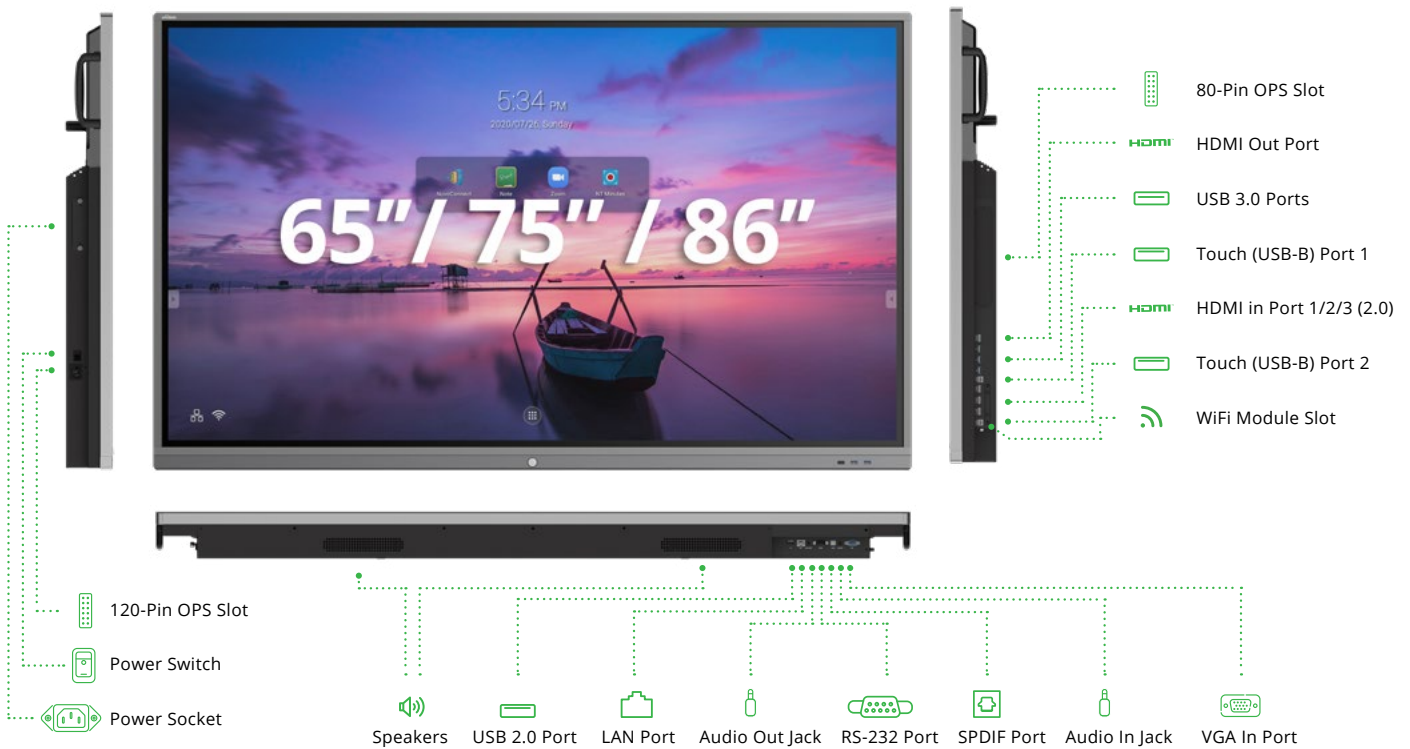

Wireless Collaboration

- AV/IT convergence – simple, secure wireless collaboration
- Up to 64 participants can be connected and up to 4 can share their screen simultaneously
- Dynamically switch between participants' screens
- Annotate and highlight your discussion points in real time
- Screen duplication to multiple locations over the network
- NT app store enables you to access pre-selected apps, additional apps available to download separately
- Video Conferencing compatible with preloaded popular conferencing Apps
- Connect wirelessly via web browser, App, software or optional USB LauncherPlus

Digital Signage

- The embedded NovoDS digital signage will transform NovoDisplay into a signage board
- 4K to 4K dual-video decoding
- Design, publish, manage, 3 simple steps to create digital signage
- Optional NovoDS Cloud allows signage playlist access and controls via a web interface, from your computer or mobile devices

IO Ports - NovoTouch 65", 75" and 86"

Standard warranty 3-Year warranty on the panel

Education models warranty 5-Year warranty on the panel, where end customer is a school, university or training center. Education product registration required within 180 days of purchase for extended warranty to be valid.