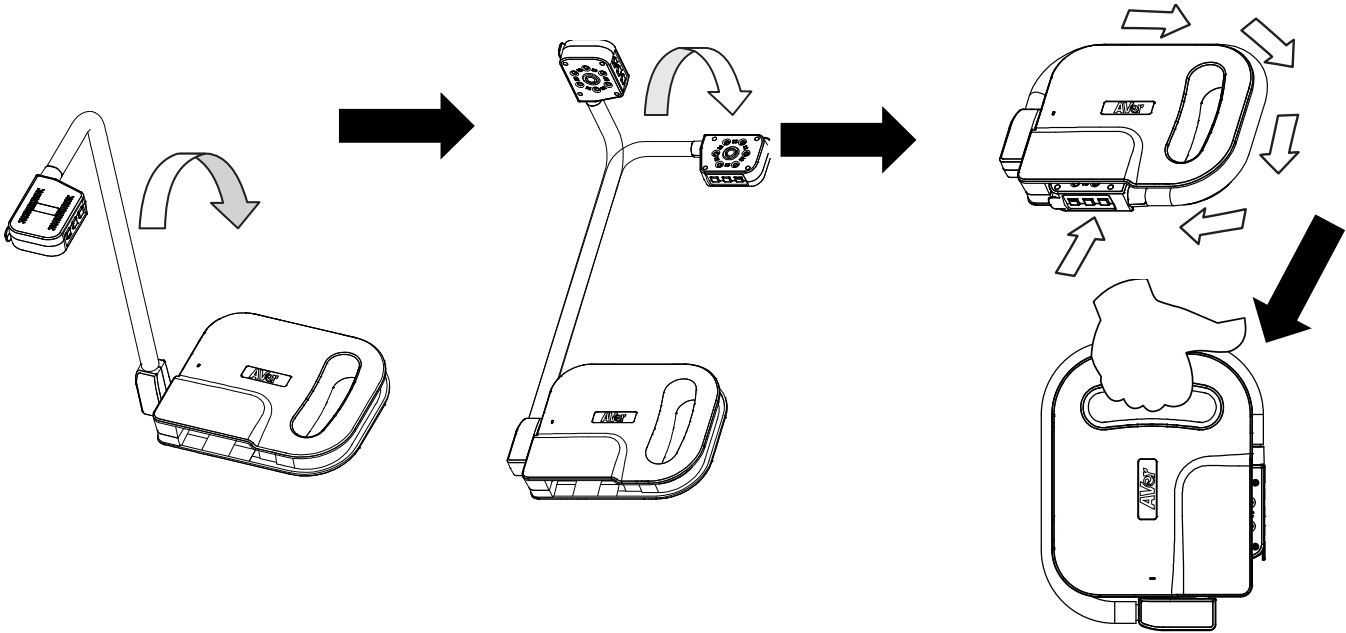

Folding and Storing

The flex arm design allows you to freely bend the arm and store the camera head in the camera storage compartment. Once you have properly secured the camera head to the camera storage compartment, you may now carry the AVerVision U70 from the built-in handle.

Adjust the camera head gently and **DO NOT** forcibly twist the camera head back and forth or around. It may break the camera head off from the flex arm.

General Specification

Image

Sensor	1/3.06" CMOS Sensor
Pixel Count	8M Pixels (3840*2160)
Frame Rate	60 FPS (Max.) up to 1920x1080 (also depends on computer CPU speed)
TV Lines	1400 (Max)
Output resolution	3840*2160 1920*1080 1280*1024 1280*720 1024*768

Power

Consumption	3.1 Watt with LED lamp ON at USB3.0 2.5 Watt with LED lamp OFF at USB3.0 2.1 Watt with LED lamp ON at USB2.0 1.5 Watt with LED lamp OFF at USB2.0

Lighting

Lamp Type	LED light

Input/Output

USB	USB3.0 x 1
MIC	Built-in

Optics

Focusing	Auto / Manual
Shooting Area	Max (Large than A3 420x297) 4:3 = 530x396 mm (+/- 10mm) @410mm high/ 20.8x15.5 inch 16:9=545x305 mm (+/- 10mm) @440mm high/ 21.4x12.0 inch 5:4=498x397 mm (+/- 10mm) @410mm high/19.6x15.6 inch
	Min 4:3 = 130x96 mm (+/- 10mm) @100mm high/ 5.1x3.7 inch 16:9=123x69 mm (+/- 10mm) @100mm high/ 4.8x2.7 inch 5:4=120x96 mm (+/- 10mm) @100mm high/ 4.7x3.7 inch
Zooming	16X Digital Zoom

Dimension

Operating	233.0 x 312.0 x 468.0mm 9.1 x 12.2 x 18.4 inch
Folded	242.0 x 187.5 x 44.0mm 9.5 x 7.3 x 1.7 inch
Weight	1.7kg(+/-0.1kg) (3.74lbs)