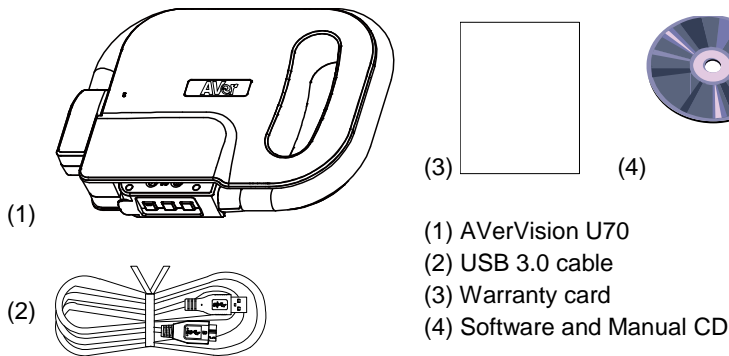

AVerVision U70 is a USB powered document camera. It comes with a USB 3.0 port which you can connect to computer.

Package Contents

Optional Accessories

U70 Parts

Parts

- (1) Rotate/Camera/LED buttons
 - - Rotate the image.
 - - Capture a still image.
 - - Turn the overhead LED light on/off.
- (2) Camera sensor and LED
- (3) AF/Zoom in/Zoom out buttons
 - - Automatically Adjust the Focus.
 - / - Increase/decrease the image magnification.
- (4) USB 3.0 port
- (5) Camera storage compartment
- (6) Flex arm
- (7) Built-in Mic
- (8) Handle

The flex arm design allows you to freely bend the arm and store the camera head in the camera storage compartment. Once you have properly secured the camera head to the camera storage compartment, you may now carry the AVerVision U70 from the built-in handle.

 Adjust the camera head gently and **DO NOT** forcibly twist the camera head back and forth or around. It may break the camera head off from the flex arm.

General Specification

Image

Sensor	1/3.06" CMOS Sensor
Pixel Count	8M Pixels (3840*2160)
Frame Rate	60 FPS (Max.) up to 1920x1080 (also depends on computer CPU speed)
TV Lines	1400 (Max)
Output resolution	3840*2160 1920*1080 1280*1024 1280*720 1024*768

Dimension

Operating	233.0 x 312.0 x 468.0mm 9.1 x 12.2 x 18.4 inch
Folded	242.0 x 187.5 x 44.0mm 9.5 x 7.3 x 1.7 inch
Weight	1.7kg(+/-0.1kg) (3.74lbs)