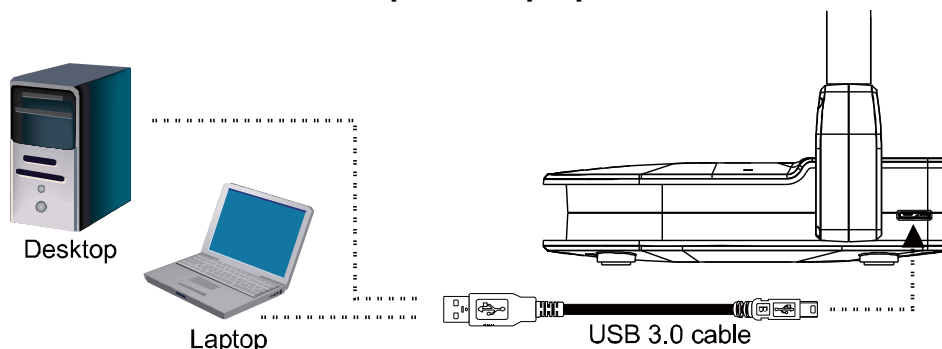

Connecting the AVerVision U70 to a Computer /Laptop

[Note] When connecting to a MAC computer, use the USB2.0 adapter to connect to the MAC if you found anomalies in the video stream.