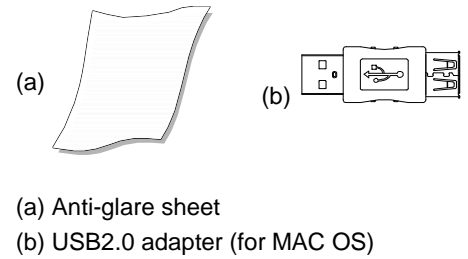

AVerVision U70 is a USB powered document camera. It comes with a USB 3.0 port which you can connect to computer.

Package Contents

Optional Accessories

U70 Parts

Parts

- (1) Rotate/Camera/LED buttons
 - - Rotate the image.
 - - Capture a still image.
 - - Turn the overhead LED light on/off.
- (2) Camera sensor and LED
- (3) AF/Zoom in/Zoom out buttons
 - - Automatically Adjust the Focus.
 - / - Increase/decrease the image magnification.
- (4) USB 3.0 port
- (5) Camera storage compartment
- (6) Flex arm
- (7) Built-in Mic
- (8) Handle

The flex arm design allows you to freely bend the arm and store the camera head in the camera storage compartment. Once you have properly secured the camera head to the camera storage compartment, you may now carry the AVerVision U70 from the built-in handle.