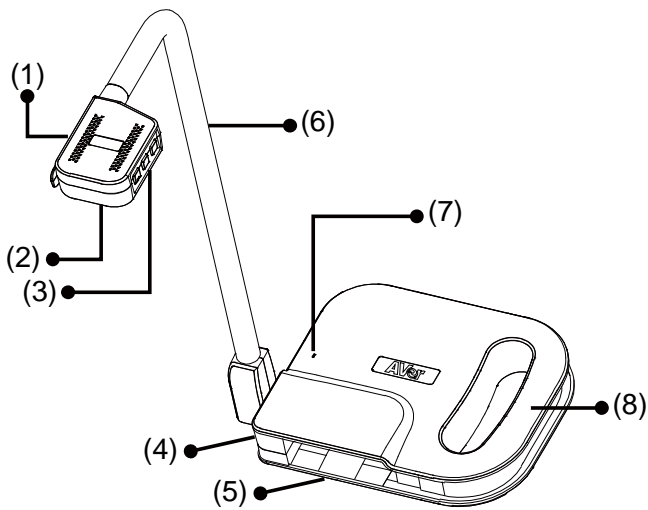

AVerVision U70 is a USB powered document camera. It comes with a USB 3.0 port which you can connect to computer.

Package Contents

Optional Accessories

U70 Parts

Parts

- (1) Rotate/Camera/LED buttons
 - - Rotate the image.
 - - Capture a still image.
 - - Turn the overhead LED light on/off.
- (2) Camera sensor and LED
- (3) AF/Zoom in/Zoom out buttons
 - - Automatically Adjust the Focus.
 - / - Increase/decrease the image magnification.
- (4) USB 3.0 port
- (5) Camera storage compartment
- (6) Flex arm
- (7) Built-in Mic
- (8) Handle

The flex arm design allows you to freely bend the arm and store the camera head in the camera storage compartment. Once you have properly secured the camera head to the camera storage compartment, you may now carry the AVerVision U70 from the built-in handle.

 Adjust the camera head gently and **DO NOT** forcibly twist the camera head back and forth or around. It may break the camera head off from the flex arm.

General Specification

Image

Sensor	1/3.06" CMOS Sensor
Pixel Count	8M Pixels (3840*2160)
Frame Rate	60 FPS (Max.) up to 1920x1080 (also depends on computer CPU speed)
TV Lines	1400 (Max)
Output resolution	3840*2160 1920*1080 1280*1024 1280*720 1024*768

Dimension

Operating	233.0 x 312.0 x 468.0mm 9.1 x 12.2 x 18.4 inch
Folded	242.0 x 187.5 x 44.0mm 9.5 x 7.3 x 1.7 inch
Weight	1.7kg(+/-0.1kg) (3.74lbs)