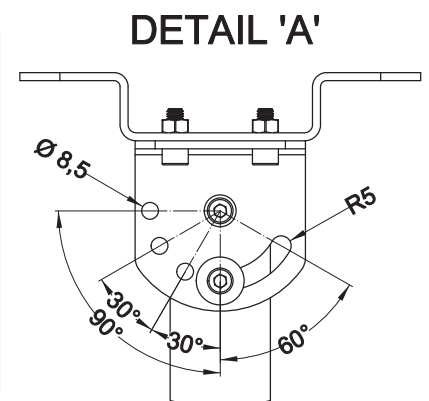

Assembly Instructions

List of parts

Screw Kit

Screw List

J1		Screw M8x20	x4
J2		Nut M8	x4
J3		Screw M8x20	x4
J4		Washer 15/8	x2
J5		Washer 22/8	x2
J6		Washer Locking	x2
J7		Nos. 3, 4, 6	x3
J8		Screw M10x65	x1
J9		Nut M10	x1
J10		Plastic cover 17	x2
J11		Plastic cover 13	x16
H1		Screw M6x10	x4
H2		Washer 6,4	x4

Product Dimensions

All dimensions in mm.