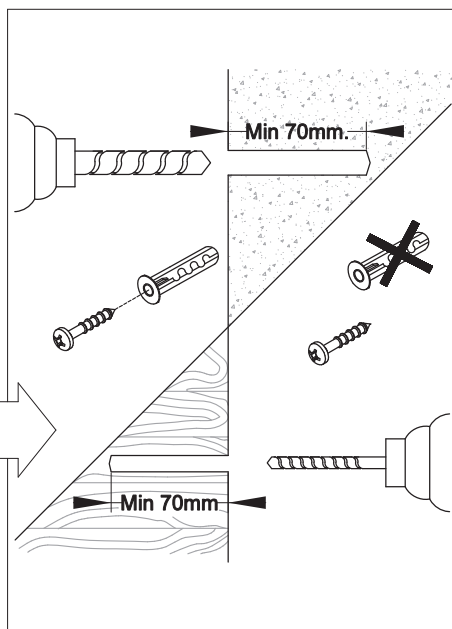

Assembly Instructions

List of parts

Screw Kit

Screw List

J1		Screw M8x20	x4
J2		Nut M8	x4
J3		Screw M8x20	x4
J4		Washer 15/8	x2
J5		Washer 22/8	x2
J6		Washer Locking	x2
J7		Nos. 3, 4, 6	x3
J8		Screw M10x65	x1
J9		Nut M10	x1
J10		Plastic cover 17	x2
J11		Plastic cover 13	x16
H1		Screw M6x10	x4
H2		Washer 6,4	x4

Product Dimensions

All dimensions in mm.