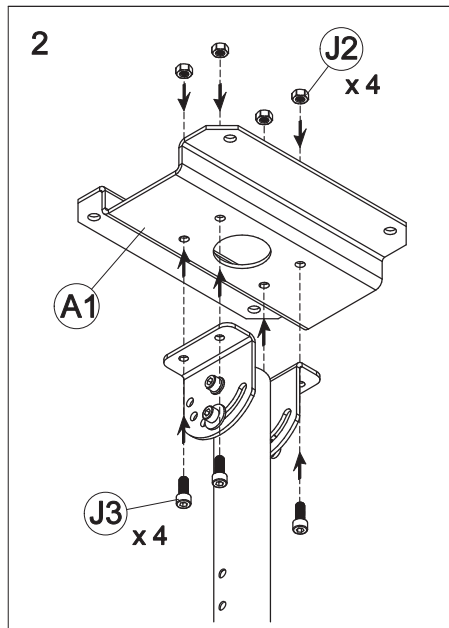

Assembly Instructions

List of parts

Screw Kit

Screw List

J1		Screw M8x20	x4
J2		Nut M8	x4
J3		Screw M8x20	x4
J4		Washer 15/8	x2
J5		Washer 22/8	x2
J6		Washer Locking	x2
J7		Nos. 3, 4, 6	x3
J8		Screw M10x65	x1
J9		Nut M10	x1
J10		Plastic cover 17	x2
J11		Plastic cover 13	x16
H1		Screw M6x10	x4
H2		Washer 6,4	x4

Product Dimensions

All dimensions in mm.