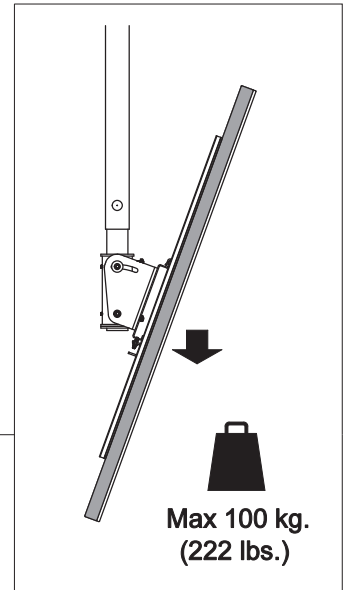

Assembly Instructions

List of parts

Screw Kit

Screw List

J1		Screw M8x20	x4
J2		Nut M8	x4
J3		Screw M8x20	x4
J4		Washer 15/8	x2
J5		Washer 22/8	x2
J6		Washer Locking	x2
J7		Nos. 3, 4, 6	x3
J8		Screw M10x65	x1
J9		Nut M10	x1
J10		Plastic cover 17	x2
J11		Plastic cover 13	x16
H1		Screw M6x10	x4
H2		Washer 6,4	x4

Product Dimensions

All dimensions in mm.