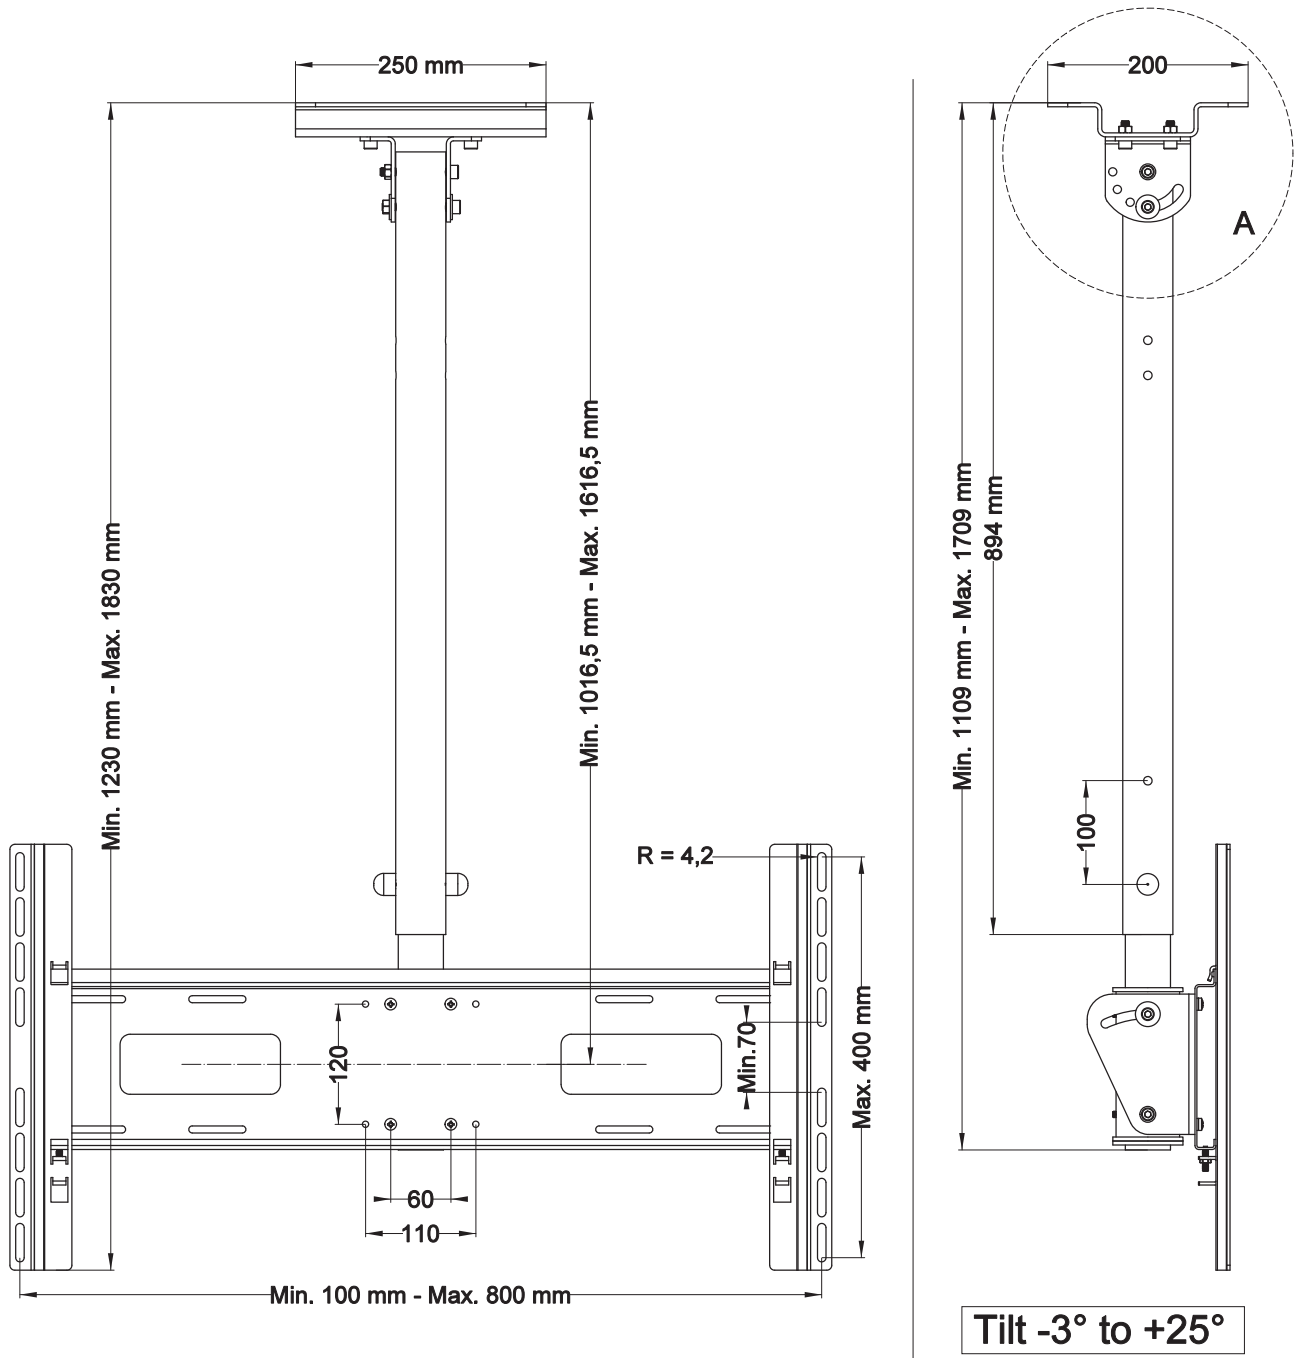

Assembly Instructions

List of parts

Screw Kit

Screw List

J1		Screw M8x20	x4
J2		Nut M8	x4
J3		Screw M8x20	x4
J4		Washer 15/8	x2
J5		Washer 22/8	x2
J6		Washer Locking	x2
J7		Nos. 3, 4, 6	x3
J8		Screw M10x65	x1
J9		Nut M10	x1
J10		Plastic cover 17	x2
J11		Plastic cover 13	x16
H1		Screw M6x10	x4
H2		Washer 6,4	x4

Product Dimensions

All dimensions in mm.