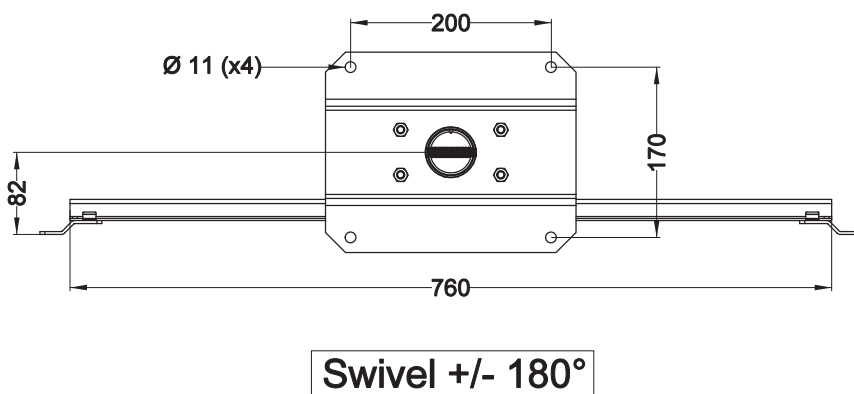

Assembly Instructions

List of parts

Screw Kit

Screw List

J1		Screw M8x20	x4
J2		Nut M8	x4
J3		Screw M8x20	x4
J4		Washer 15/8	x2
J5		Washer 22/8	x2
J6		Washer Locking	x2
J7		Nos. 3, 4, 6	x3
J8		Screw M10x65	x1
J9		Nut M10	x1
J10		Plastic cover 17	x2
J11		Plastic cover 13	x16
H1		Screw M6x10	x4
H2		Washer 6,4	x4

Product Dimensions

All dimensions in mm.