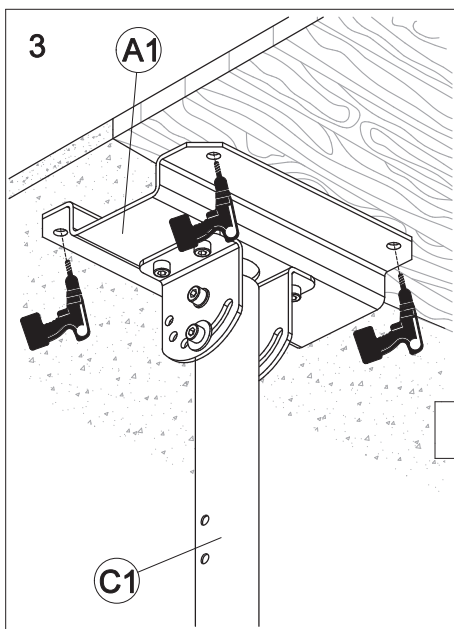

Assembly Instructions

List of parts

Screw Kit

Screw List

J1		Screw M8x20	x4
J2		Nut M8	x4
J3		Screw M8x20	x4
J4		Washer 15/8	x2
J5		Washer 22/8	x2
J6		Washer Locking	x2
J7		Nos. 3, 4, 6	x3
J8		Screw M10x65	x1
J9		Nut M10	x1
J10		Plastic cover 17	x2
J11		Plastic cover 13	x16
H1		Screw M6x10	x4
H2		Washer 6,4	x4

Product Dimensions

All dimensions in mm.