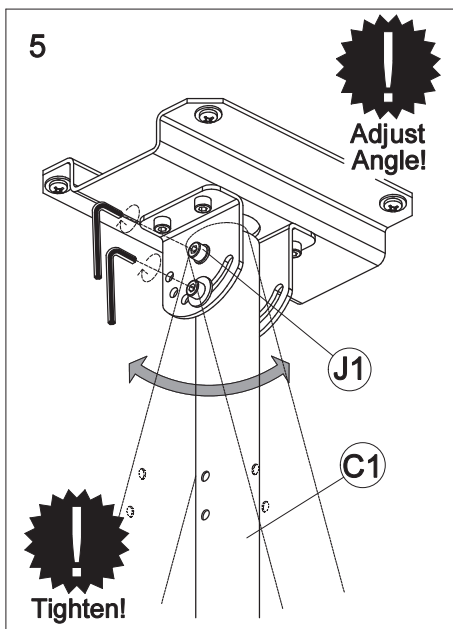

Assembly Instructions

List of parts

Screw Kit

Screw List

J1		Screw M8x20	x4
J2		Nut M8	x4
J3		Screw M8x20	x4
J4		Washer 15/8	x2
J5		Washer 22/8	x2
J6		Washer Locking	x2
J7		Nos. 3, 4, 6	x3
J8		Screw M10x65	x1
J9		Nut M10	x1
J10		Plastic cover 17	x2
J11		Plastic cover 13	x16
H1		Screw M6x10	x4
H2		Washer 6,4	x4

Product Dimensions

All dimensions in mm.