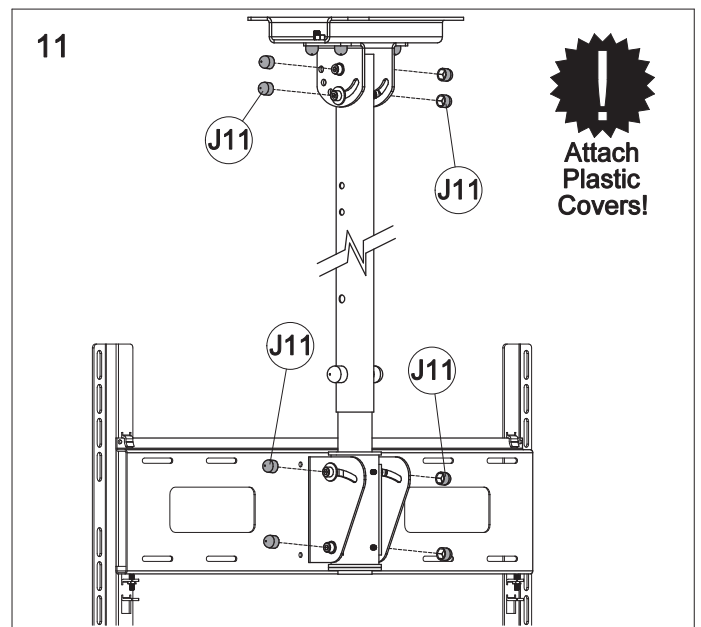

Assembly Instructions

List of parts

Screw Kit

Screw List

J1		Screw M8x20	x4
J2		Nut M8	x4
J3		Screw M8x20	x4
J4		Washer 15/8	x2
J5		Washer 22/8	x2
J6		Washer Locking	x2
J7		Nos. 3, 4, 6	x3
J8		Screw M10x65	x1
J9		Nut M10	x1
J10		Plastic cover 17	x2
J11		Plastic cover 13	x16
H1		Screw M6x10	x4
H2		Washer 6,4	x4

Product Dimensions

All dimensions in mm.