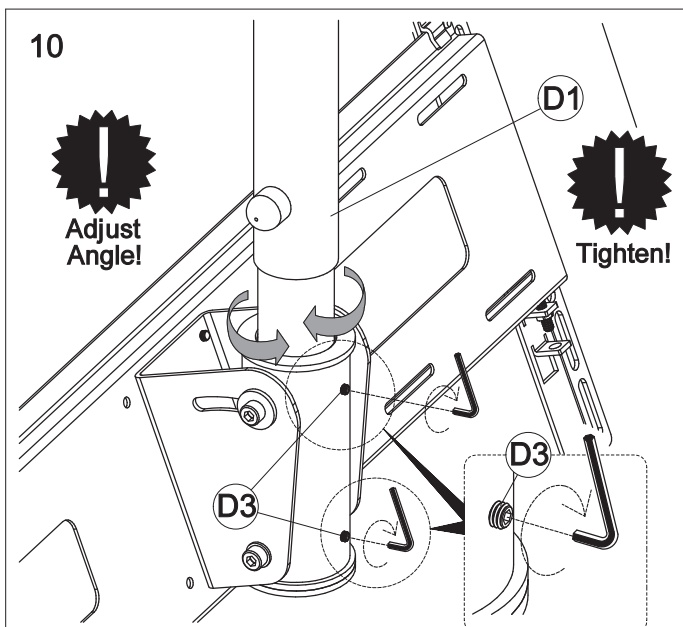

Assembly Instructions

List of parts

Screw Kit

Screw List

J1		Screw M8x20	x4
J2		Nut M8	x4
J3		Screw M8x20	x4
J4		Washer 15/8	x2
J5		Washer 22/8	x2
J6		Washer Locking	x2
J7		Nos. 3, 4, 6	x3
J8		Screw M10x65	x1
J9		Nut M10	x1
J10		Plastic cover 17	x2
J11		Plastic cover 13	x16
H1		Screw M6x10	x4
H2		Washer 6,4	x4

Product Dimensions

All dimensions in mm.