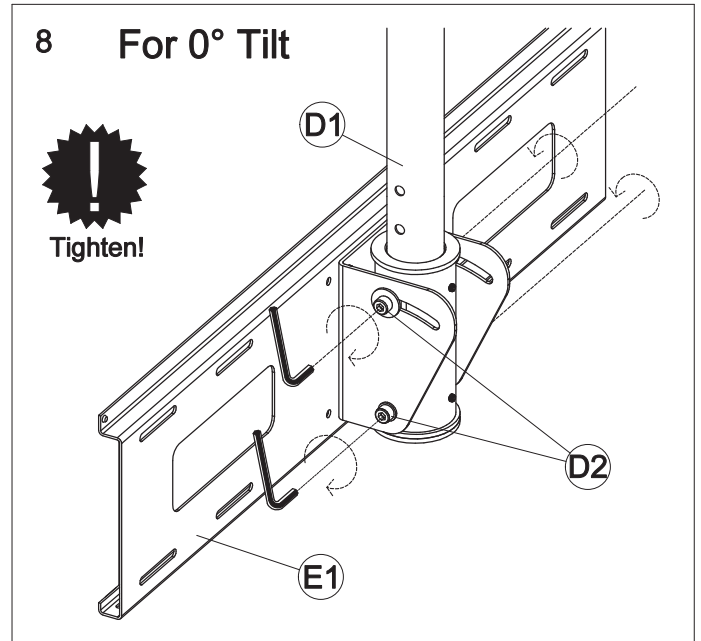

Assembly Instructions

List of parts

Screw Kit

Screw List

J1		Screw M8x20	x4
J2		Nut M8	x4
J3		Screw M8x20	x4
J4		Washer 15/8	x2
J5		Washer 22/8	x2
J6		Washer Locking	x2
J7		Nos. 3, 4, 6	x3
J8		Screw M10x65	x1
J9		Nut M10	x1
J10		Plastic cover 17	x2
J11		Plastic cover 13	x16
H1		Screw M6x10	x4
H2		Washer 6,4	x4

Product Dimensions

All dimensions in mm.