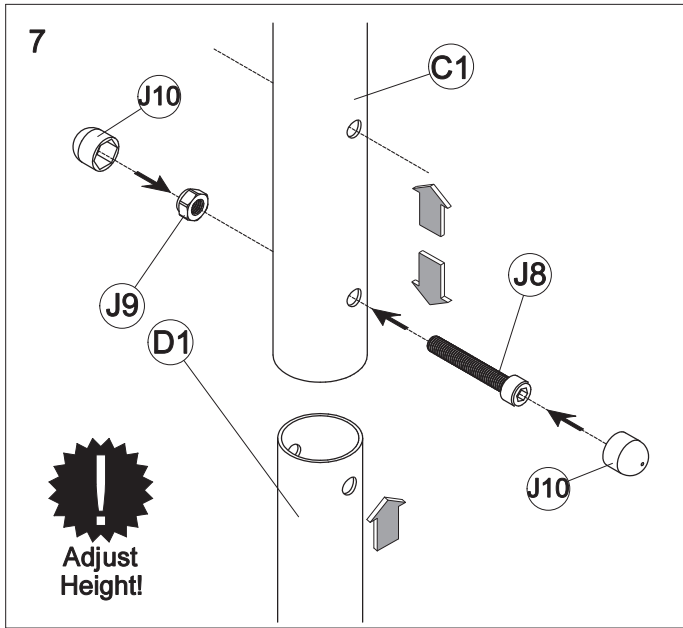

Assembly Instructions

List of parts

Screw Kit

Screw List

J1		Screw M8x20	x4
J2		Nut M8	x4
J3		Screw M8x20	x4
J4		Washer 15/8	x2
J5		Washer 22/8	x2
J6		Washer Locking	x2
J7		Nos. 3, 4, 6	x3
J8		Screw M10x65	x1
J9		Nut M10	x1
J10		Plastic cover 17	x2
J11		Plastic cover 13	x16
H1		Screw M6x10	x4
H2		Washer 6,4	x4

Product Dimensions

All dimensions in mm.