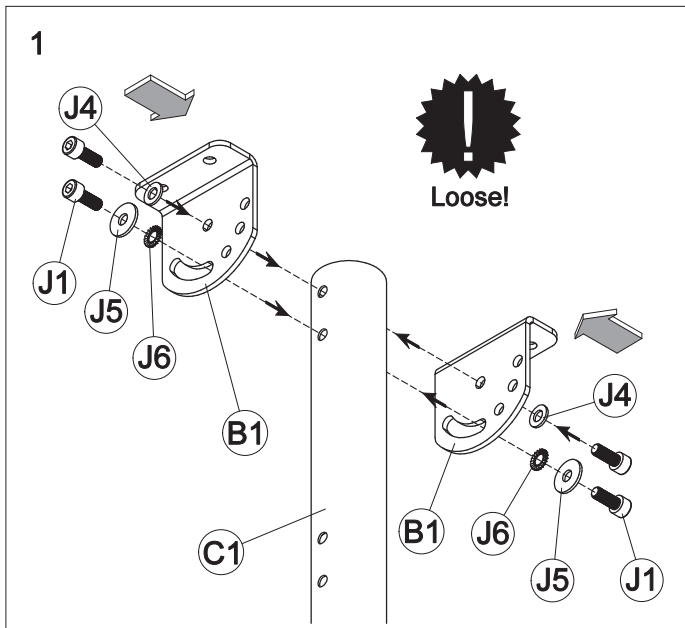

Assembly Instructions

List of parts

Screw Kit

Screw List

J1		Screw M8x20	x4
J2		Nut M8	x4
J3		Screw M8x20	x4
J4		Washer 15/8	x2
J5		Washer 22/8	x2
J6		Washer Locking	x2
J7		Nos. 3, 4, 6	x3
J8		Screw M10x65	x1
J9		Nut M10	x1
J10		Plastic cover 17	x2
J11		Plastic cover 13	x16
H1		Screw M6x10	x4
H2		Washer 6,4	x4

Product Dimensions

All dimensions in mm.