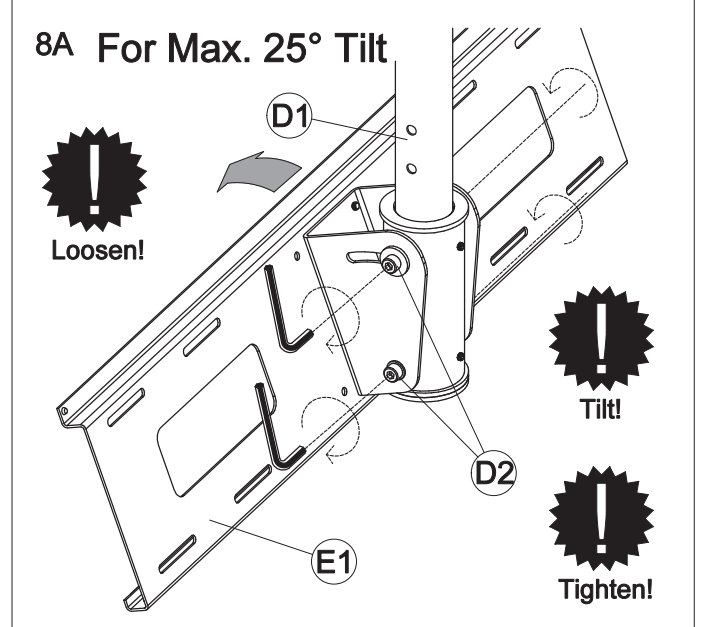

Assembly Instructions

List of parts

Screw Kit

Screw List

J1		Screw M8x20	x4
J2		Nut M8	x4
J3		Screw M8x20	x4
J4		Washer 15/8	x2
J5		Washer 22/8	x2
J6		Washer Locking	x2
J7		Nos. 3, 4, 6	x3
J8		Screw M10x65	x1
J9		Nut M10	x1
J10		Plastic cover 17	x2
J11		Plastic cover 13	x16
H1		Screw M6x10	x4
H2		Washer 6,4	x4

Product Dimensions

All dimensions in mm.