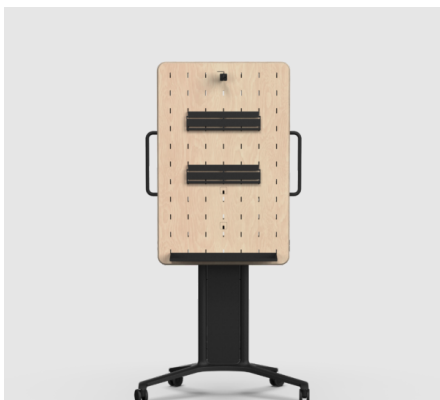

PEGGY ONE ENGAGED MEETING

Designed for hybrid

Make use of your entire office space

Peggy One is a product made to encourage collaboration, engagement and equality within teams, no matter where individuals are located. With a clear focus on mobility and flexibility, Peggy One provides a hassle-free integration of your electronic equipment and makes them suitable for use in all areas of the office space. While the amount of equipment on ordinary floorstands are limited, the large mounting interface on Peggy One can carry everything you need. Use our flexible brackets and accessories to fasten your devices, or simply secure equipment directly to the panels.

With a wide range of accessories, you can easily create exactly what you need – a fully dedicated unit loaded with task specific equipment or an inclusive all-round setup with both digital and analog tools, fit for everyone to use.

Read more about Peggy [here](#).

ARTICLE NUMBER

13-001-22

Peggy One M Engaged Meeting

INFO

PLACEMENT	Mobile
CERTIFICATES	CE
VESA HORIZONTAL	100 - 400
VESA VERTICAL	100 - 400
MAX WEIGHT [KG]	30
SCREEN SIZE	Recommended Max 55"
WARRANTY [YEARS]	5