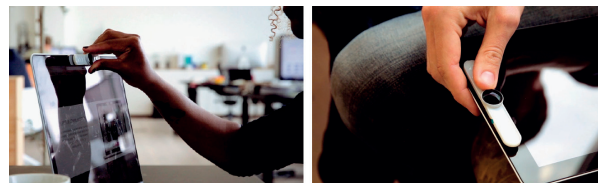

EVOKO GROUPIE

Puts you in the picture

The wide angle illumination lens

Evoko Groupie is the portable wide angle illumination lens that you can attach to any device. It sticks easily on the existing camera – enlarging and lightening up the field of view. Making everyone in the video conference clearly visible.

Making sure all are seen

Evoko Groupie widens the field of view. It puts everyone on screen, even their body language since the view is so much larger. Finally, you can have effective and fun communication – no matter where you are.

Lights up the dark

Evoko Groupie has an ambient light sensor that adjusts the light automatically. Never again will you be disturbed in a meeting by too dark a room. Battery lasts for many hours, but charge easily through your USB – and it's ready again.

Sticks to all devices

Evoko Groupie is easy to attach over the existing camera on any computer, tablet or smartphone. All thanks to a special micro suction mount pad. It sticks easily on your favorite device and when the meeting is over – just remove it.