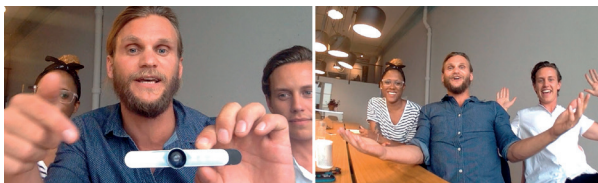

EVOKO GROUPIE

Puts you in the picture

The wide angle illumination lens

Evoko Groupie is the portable wide angle illumination lens that you can attach to any device. It sticks easily on the existing camera – enlarging and lightening up the field of view. Making everyone in the video conference clearly visible.

Making sure all are seen

Evoko Groupie widens the field of view. It puts everyone on screen, even their body language since the view is so much larger. Finally, you can have effective and fun communication – no matter where you are.

Sticks to all devices

Evoko Groupie is easy to attach over the existing camera on any computer, tablet or smartphone. All thanks to a special micro suction mount pad. It sticks easily on your favorite device and when the meeting is over – just remove it.