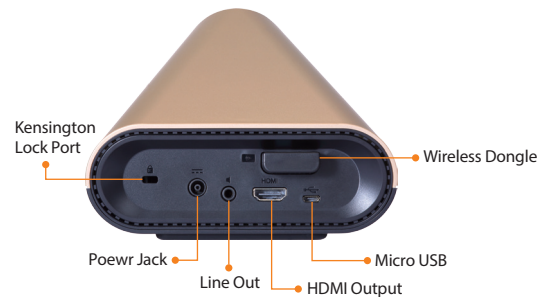

¹ Actual range depends on signal absorption, reflection and interference.

² Calculated with a new battery at 77°F (25°C), runtimes vary depending on battery.

* Any unauthorized snapshot, recording or distribution of copyrighted materials may infringe the rights of copyright, portrait owners and is against the Copyright Laws.

Front View

Camera Indicator

- Wireless microphone connected
- ✱ Wireless microphone disconnected
- ✱ Starting up
- Power off

Back View

Wireless Microphone

MIC Battery Indicator

- ✱ Battery Low
- Battery Normal