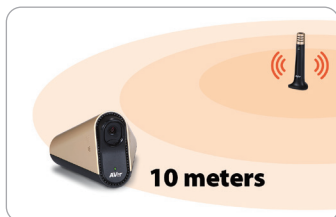

CC30

HD Camera with Wireless Audio

The AVer CC30 HD Camera is the first high-quality lecture camera especially designed to help schools enhance students' education. Teachers can save time and effort with the CC30's one-step installation and easy operation. You can engage students with greater ease than ever thanks to vivid video and crystal-clear audio that deliver the most lifelike distance learning experience available. Try the AVer CC30's accompanying CaptureShare software, sure to be a teachers' best partner for class preparation. Plug and play the AVer CC30 to stream, record and replay classes and maximize the reach of education.

Simply Plug and Play

Simply plug the CC30's USB connector into a desktop or laptop, and you're ready to go! There's no need to install drivers with the CC30's hot-swap capability and foolproof mechanism for preventing crashes- it's as simple as could be.

Enrich Your Distance Learning Experience

Enjoy the most lifelike distance learning experience possible! The CC30 features dual built-in microphones and an up-to-8-megapixel camera that ensures vivid audio and crystal-clear video quality while capturing all the details of the classroom through a 120° wide-angle field of view. Teachers can focus on teaching thanks to the CC30's outstanding AE and AWB capabilities.

High Mobility in the Classroom

The CC30's separate wireless microphone not only can be placed on a desktop or be held by hand, it also has a working range of 10 meters, so teachers and students can be heard clearly even while moving around. Noise reduction and acoustic echo cancellation features further guarantee high audio quality when using commercial conference software.