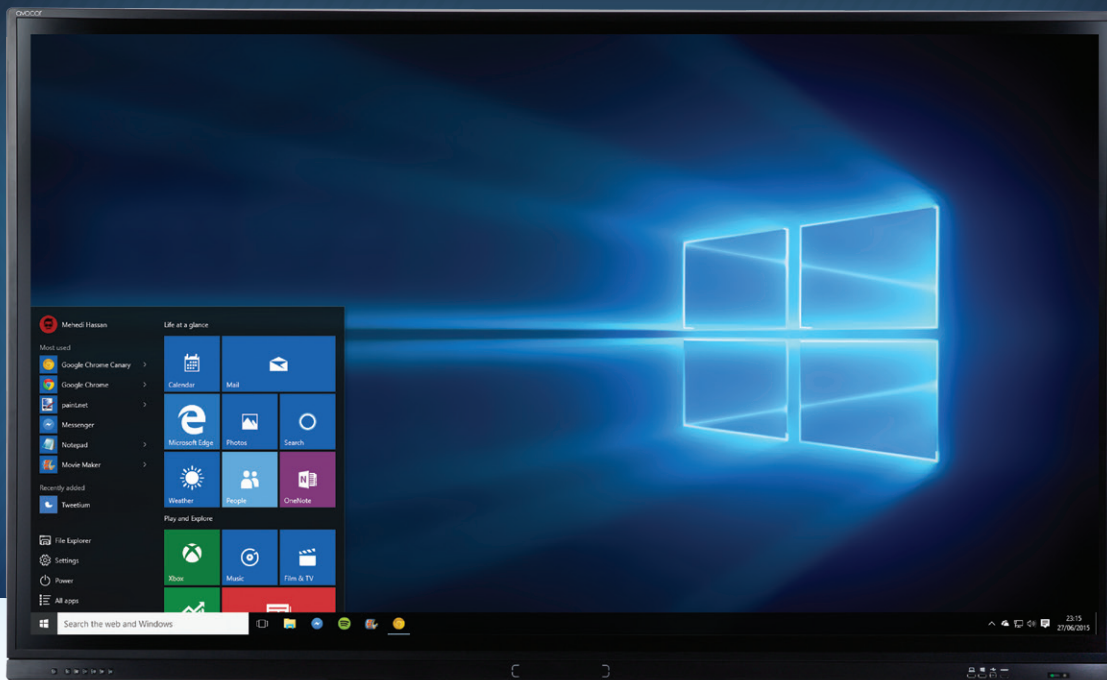

VTF-6510

65"

65" Ultra HD 4K interactive touch screen

The Avocor™ 65" Ultra High-Definition 4K VTF touch screen includes a built in intel quad core processor running Windows 10 operating system. This allows you to access, manage and create content, use familiar software packages, browse the Internet and gain access to the Windows store, all in a safe and familiar environment.

Avocor™ VTF series incorporates revolutionary InGlass™ touch technology that can precisely recognise the size of the object touching it, and can easily differentiate between a pen, finger, eraser or palm. Experience superb performance whilst writing with the 3mm tipped passive stylus.

The durable, sleek, professional design offers an ultra low profile 2mm bezel that is not affected by dirt and dust. There are also feature and control keys on the front of the screen, and a full range of connectivity options including room control.

-  Integrated Windows 10 OS
-  Ultra HD 4K resolution
-  Multi-touch (up to 10 users)
-  Wi-Fi and Bluetooth connectivity
-  Anti-glare glass
-  Low power consumption
-  Ultra low profile 2mm bezel
-  Plug and play
-  2 x 10W integrated speakers
-  OPS Slot. "OPS Compliant"
-  Fan-less "no noise" mechanical design
-  IRFM™ (Image Retention Free Modulator) technology helps prevent image retention